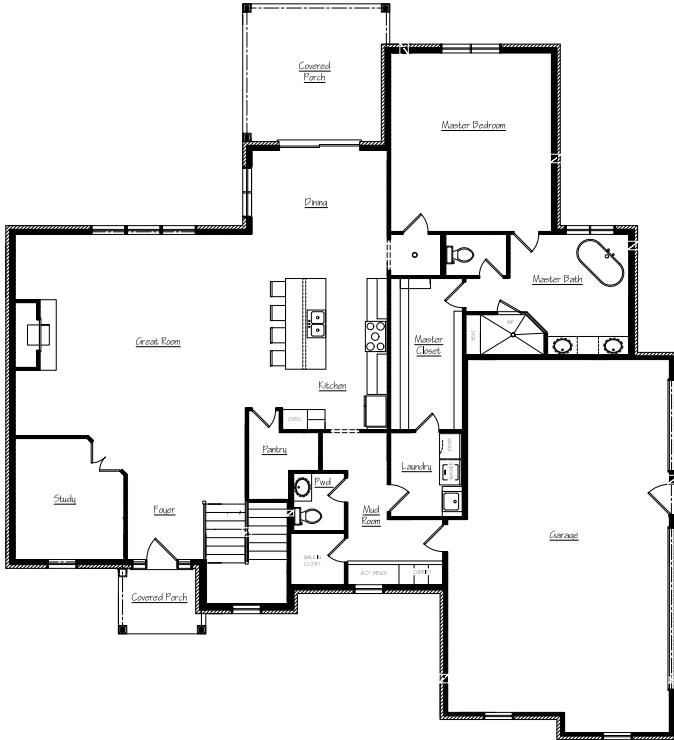

The Emily

Experience • Quality • Trust

The Emily

A well-appointed 1st floor master with open floor plan, study and 3 car garage.

FEATURES:

- Master with huge walk in closet
- Open floor plan
- Great entertaining areas
- Walk in pantry
- Coffered ceilings
- 3 car garage

 **John Hill
Construction**

Call or Visit Us at 513-677-8991
johnhillconstruction.com

The Emily

FIRST FLOOR:

- Approximately 2,238 square feet
- Master bedroom with walk in closet
- Study with french doors
- Walk-in pantry
- Mud room with bench & cubbies
- Great room off of kitchen
- Great entertaining area
- Covered porch
- 3 car garage

Lower Level Option 1 140 sq. ft.

- Recreation room with wet bar
- 2 bedrooms
- Luxury Jack & Jill bath
- Optional exercise room